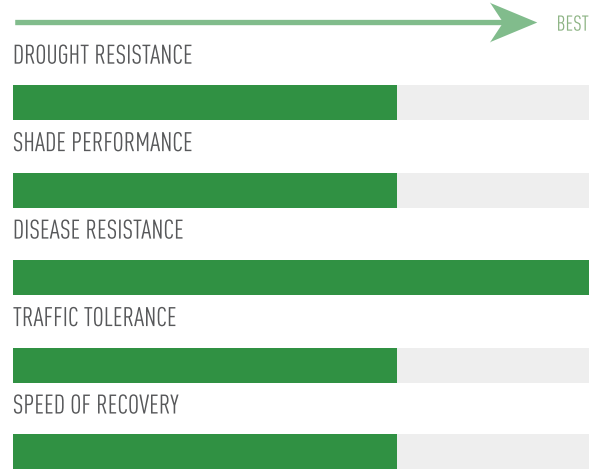

Tifway 419

Tifway 419 Bermuda has been used for more than 50 years, providing high quality turf performance in a variety of applications. Tifway's density and quick recovery from injury make it a durable Bermudagrass with excellent traffic tolerance. It performs reliably in residential and commercial settings as well as on sports fields and golf courses.

PERFORMANCE RATINGS

CHARACTERISTICS

APPEARANCE Fine leaf blade; bright green during growing season, warm brown in dormancy; good fall color retention	SHADE TOLERANCE Low
	DROUGHT TOLERANCE Medium
	MAINTENANCE Low

TECHNICAL DATA

- High traffic tolerance
- Excellent disease resistance
- Quick injury recovery
- Low fertility requirements
- Low mowing frequency
- pH 6.0–6.5
- Full sun

BEST USAGE

Golf
Fairways, tees and roughs